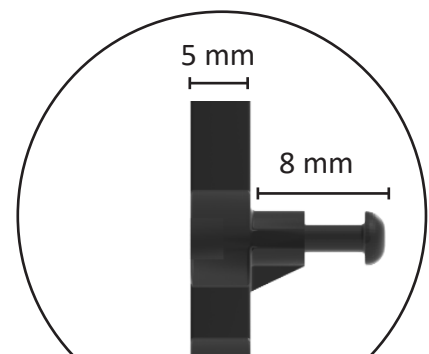

## technical information

The Shimmer Click system is perfect for companies who need an easily removable and transportable sequin wall backdrop for more short-term events decoration or store windows.

Shimmer Click panels are 33.3 x 33.3cm. Each panel is populated with 121 sequins of any colour chosen from our range of over 400 options.

Simple and reliable Click connection system

Side alignment pins

Shimmer Click panels can be populated with square or circular sequins. The square sequins measure 28.5 x 28.5 mm and the circular sequins have a diameter of 30 mm.

Side panel thickness