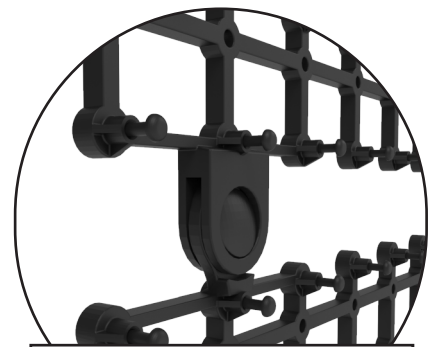

## technical information

The Shimmer Click system is perfect for companies who need an easily removable and transportable sequin wall backdrop for more short-term events decoration or store windows.

Shimmer Click panels are 33.3 x 33.3cm. Each panel is populated with 121 sequins of any colour chosen from our range of over 400 options.

Simple and reliable Click connection system

Side alignment pins

Shimmer Click panels can be populated with square or circular sequins. The square sequins measure 28.5 x 28.5 mm and the circular sequins have a diameter of 30 mm.

Side panel thickness