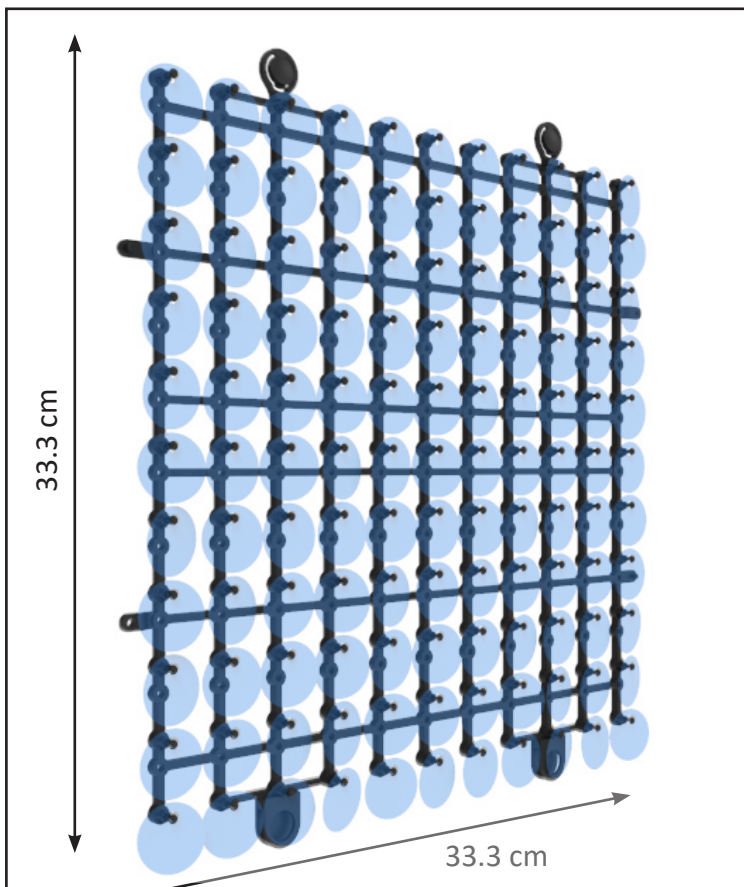

## technical information

The Shimmer Click system is perfect for companies who need an easily removable and transportable sequin wall backdrop for more short-term events decoration or store windows.

Shimmer Click panels are 33.3 x 33.3cm. Each panel is populated with 121 sequins of any colour chosen from our range of over 400 options.

Simple and reliable Click connection system

Side alignment pins

Shimmer Click panels can be populated with square or circular sequins. The square sequins measure 28.5 x 28.5 mm and the circular sequins have a diameter of 30 mm.

Side panel thickness