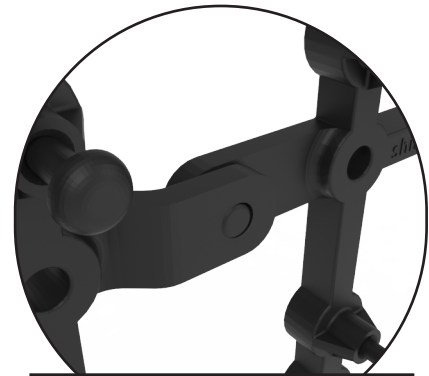

# Shimmer Click

## technical information

The Shimmer Click system is perfect for companies who need an easily removable and transportable sequin wall backdrop for more short-term events decoration or store windows.

Shimmer Click panels are 33.3 x 33.3cm. Each panel is populated with 121 sequins of any colour chosen from our range of over 400 options.

Simple and reliable Click connection system

Side alignment pins

Shimmer Click panels can be populated with square or circular sequins. The square sequins measure 28.5 x 28.5 mm and the circular sequins have a diameter of 30 mm.